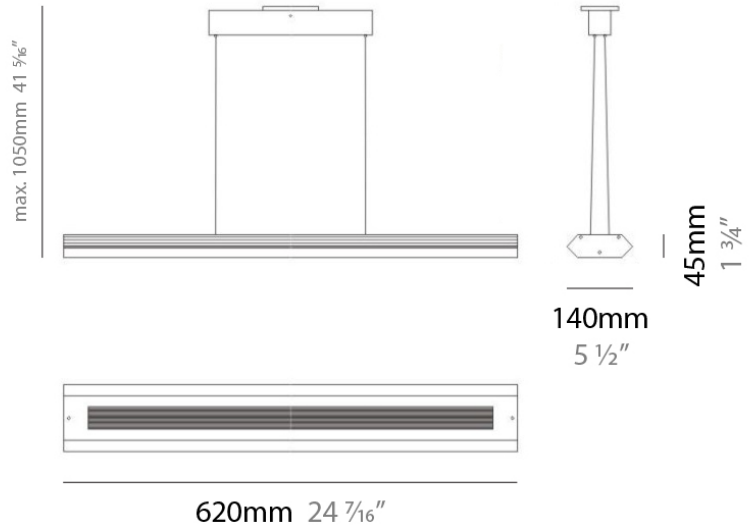

FINESTRA SUSPENSION

D91112

GENERAL

Series: Finestra
Brand: Milan
Division: Design
Mounting Type: Suspension
Mounting Location: Ceiling
Subcategory: Pendant

PHYSICAL

Shape: Abstract
Length (mm): 620
Length (in): 24
Width (mm): 54
Width (in): 2 1/8
Height (mm): 1050
Height (in): 41
Max. Overall Height (mm): 1041
Max. Overall Height (in): 41
Light Distribution: Direct / Indirect
Weight (kg): 2.86
Weight (lbs): 6.31
Fixture Material: Aluminum

ELECTRICAL

Number of Lamps: 2
Lamp Type: T5 Fluorescent
Bulb Included: Bulb Not Included
Total Output Wattage (W): 48
Max. Wattage Per Lamp (W): 24
Lamp Base: G5 Bi-pin
Input Voltage (V): 120

LED

OPTICAL

RATINGS AND CERTIFICATIONS

Certified By: CSA Certified to UL and CSA Standards
IP rating: IP20